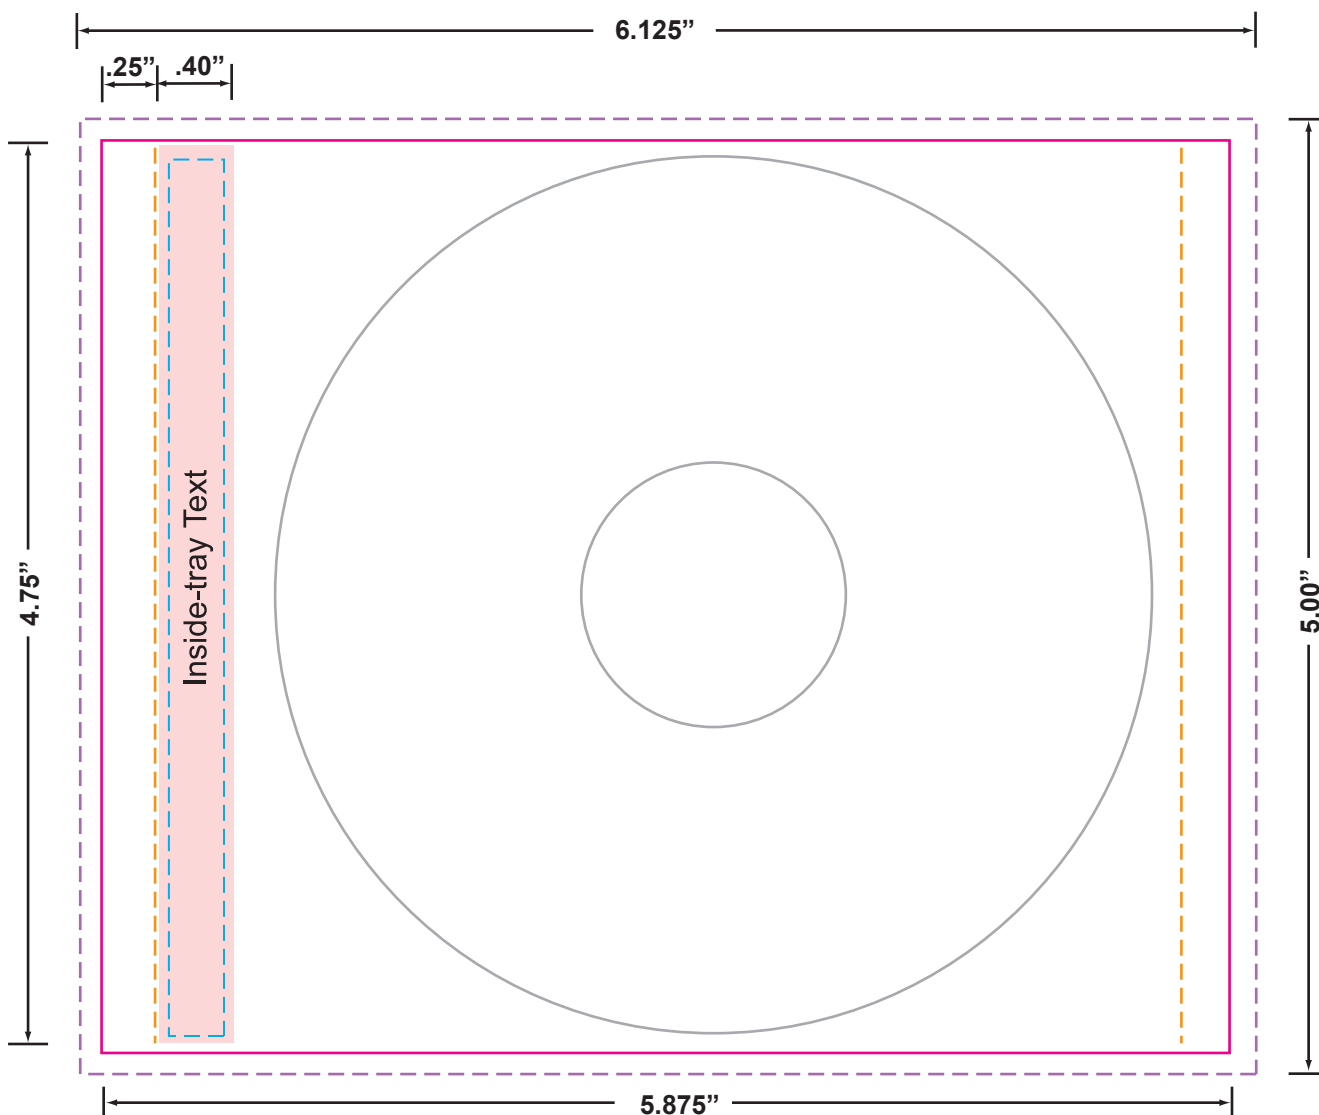

CD TRAYCARD - INSIDE

Studio North

end-to-end
audio & video services

Fast ears

Instructions:

This side of the card is printed when using a clear tray. The shaded area will be visible from outside the completed jewel case assembly. Make sure the art work extends all the way to the **PURPLE** bleed line to insure complete coverage. The printable area is inside the **PINK** trim line. All text should be placed within the **BLUE** text boundary lines. Inside tray text should be oriented as shown.

-  TRIM LINE
-  Text Boundary
-  Bleed Line
-  Fold Line

Bleed size: 6.125" x 5.00"

Trim Size: 5.875" x 4.75"

Preferred file formats:

jpg, pdf, EPS, Illustrator, Indesign, Photoshop
RGB @ 300dpi