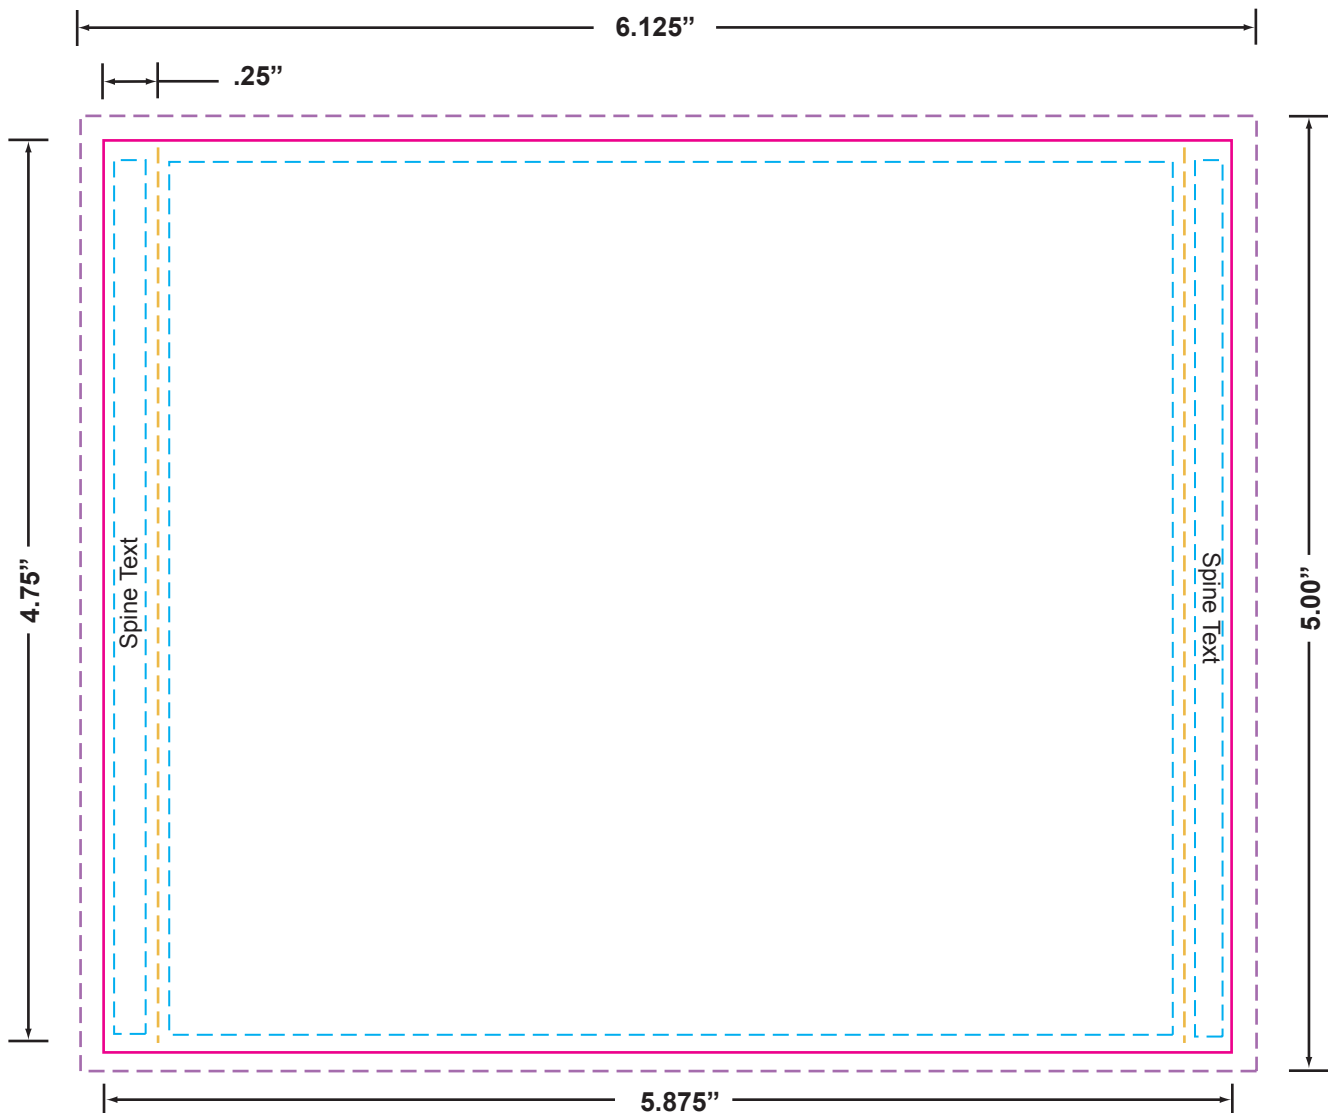

CD TRAYCARD - OUTSIDE

Studio North

end-to-end
audio & video services

Fast ears

Instructions:

- TRIM LINE
- - - Text Boundary
- - - Bleed Line
- - - Fold Line

Make sure the art work extends all the way to the **PURPLE** bleed line to insure complete coverage. The printable area is inside the **PINK** trim line. All text should be placed within the **BLUE** text boundary lines. Spine text should be oriented as shown.

Bleed size: 6.125" x 5.00"

Trim Size: 5.875" x 4.75"

Preferred file formats:

jpg, pdf, EPS, Illustrator, Indesign, Photoshop
RGB @ 300dpi