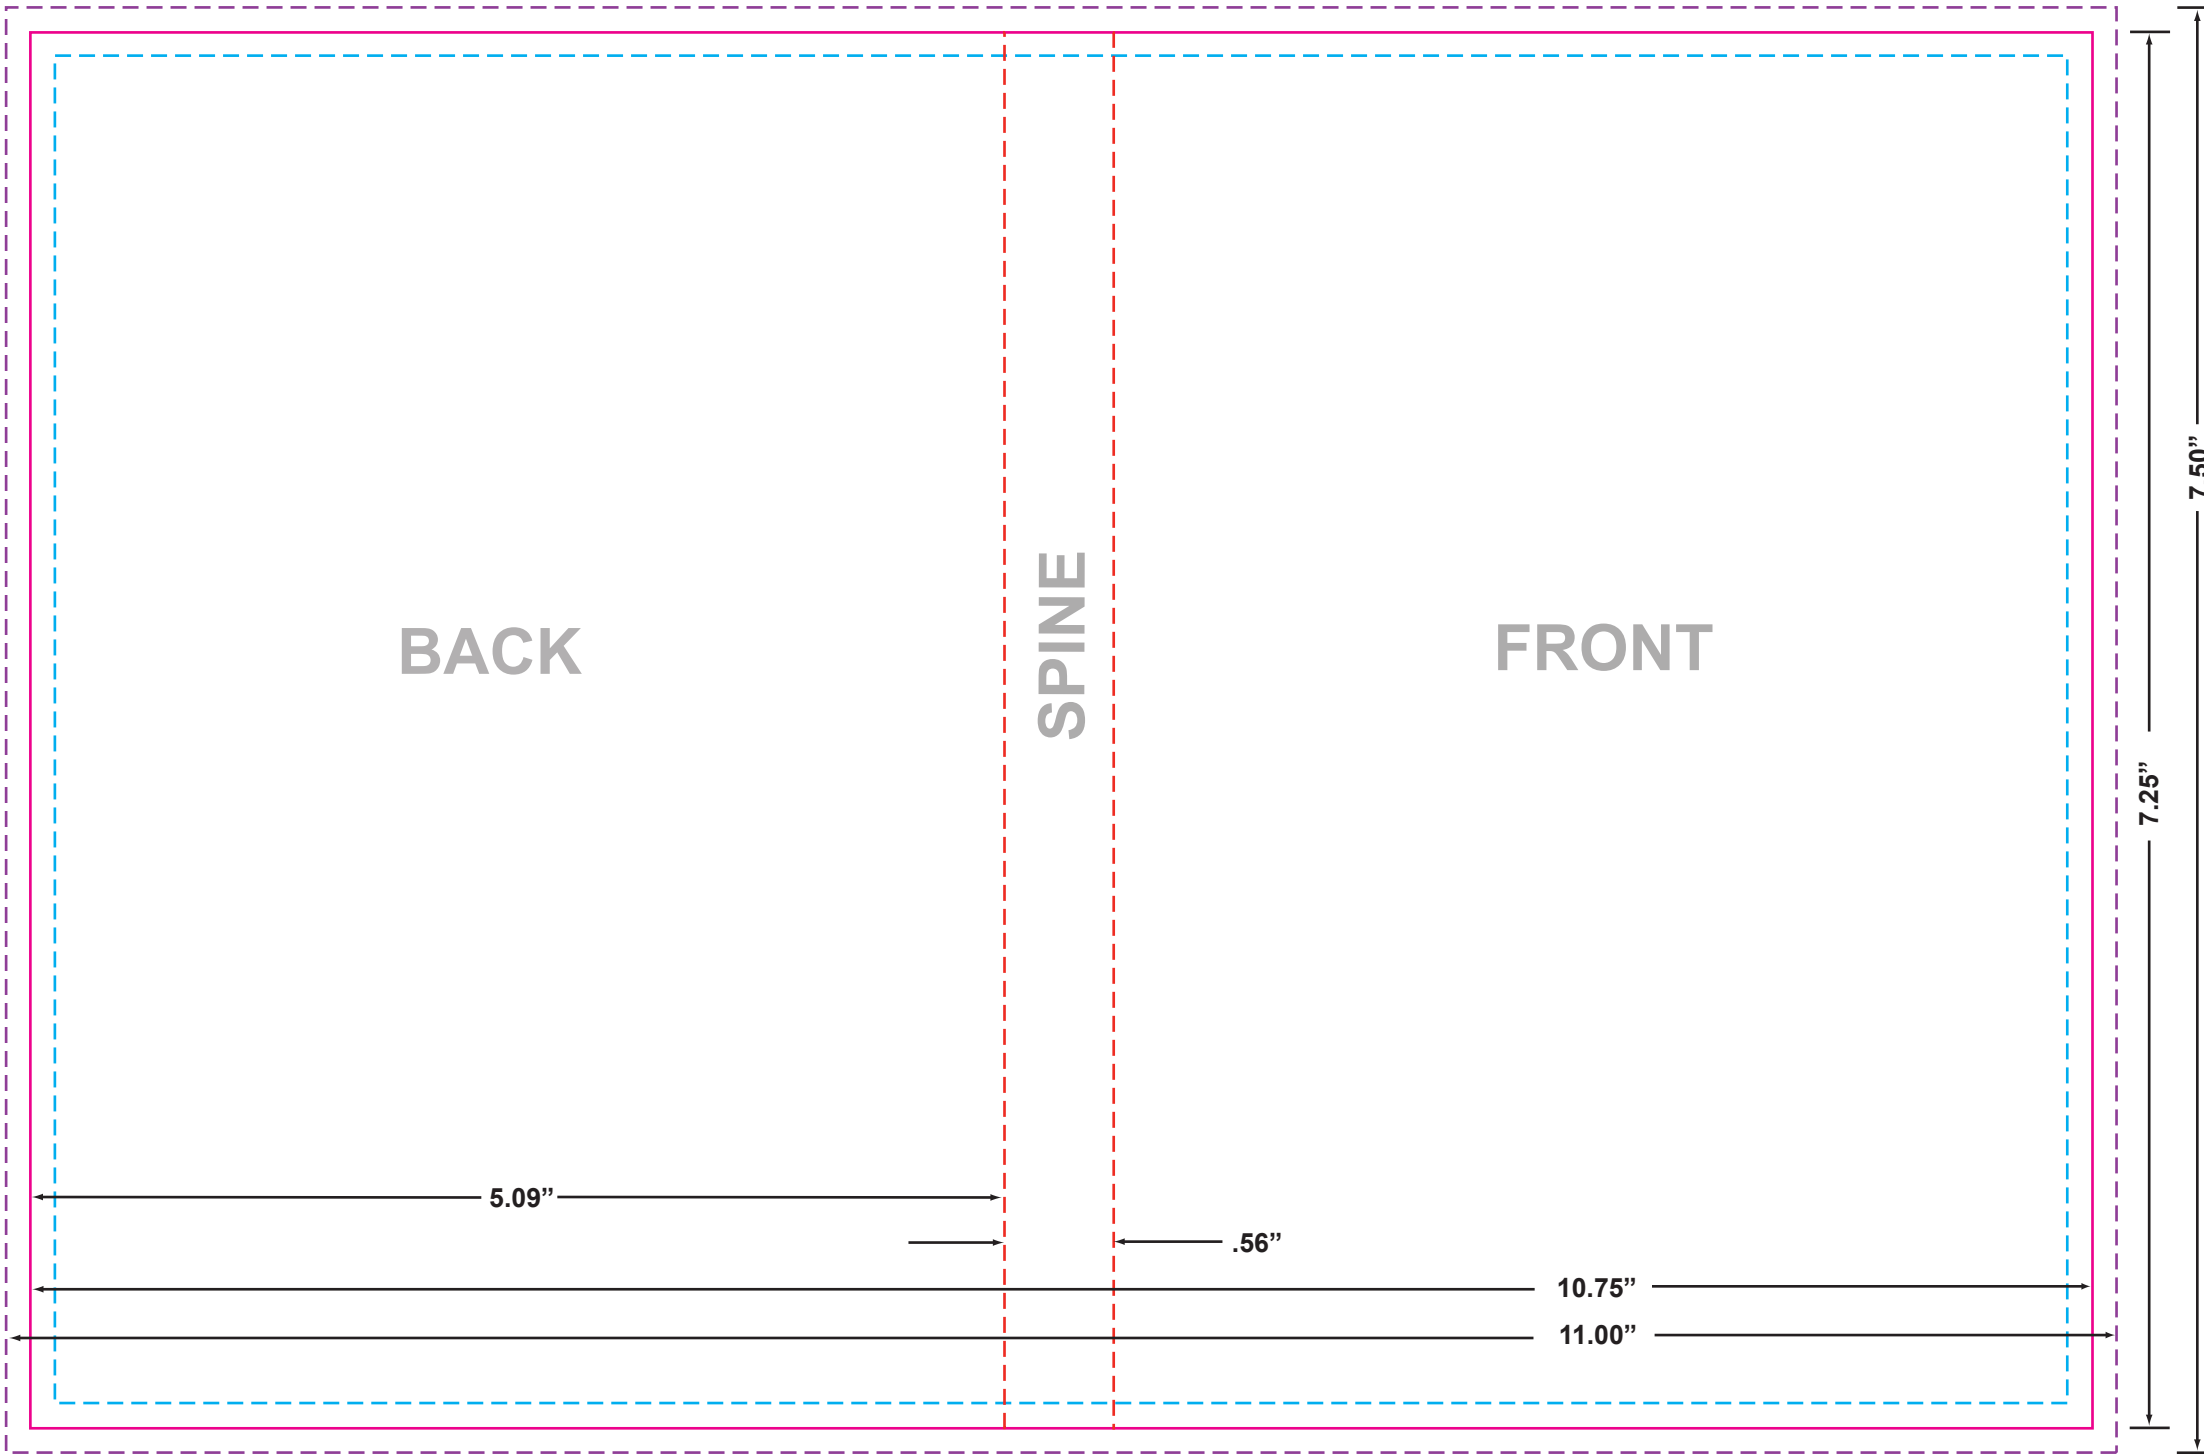

DVD CASE ENTRAPMENT - ONE SIDED

Studio North

end-to-end
audio & video services

Instructions:

Make sure the art work extends all the way to the **PURPLE** bleed line to insure complete coverage. The printable area is inside the **PINK** trim line. All text should be placed within the **BLUE** text boundary lines.

- Printable Area
- - - Text Boundary
- - - Bleed Line
- - - Fold Line

Preferred file formats:
jpg, pdf, EPS, Illustrator,
Indesign, Photoshop
RGB @ 300dpi